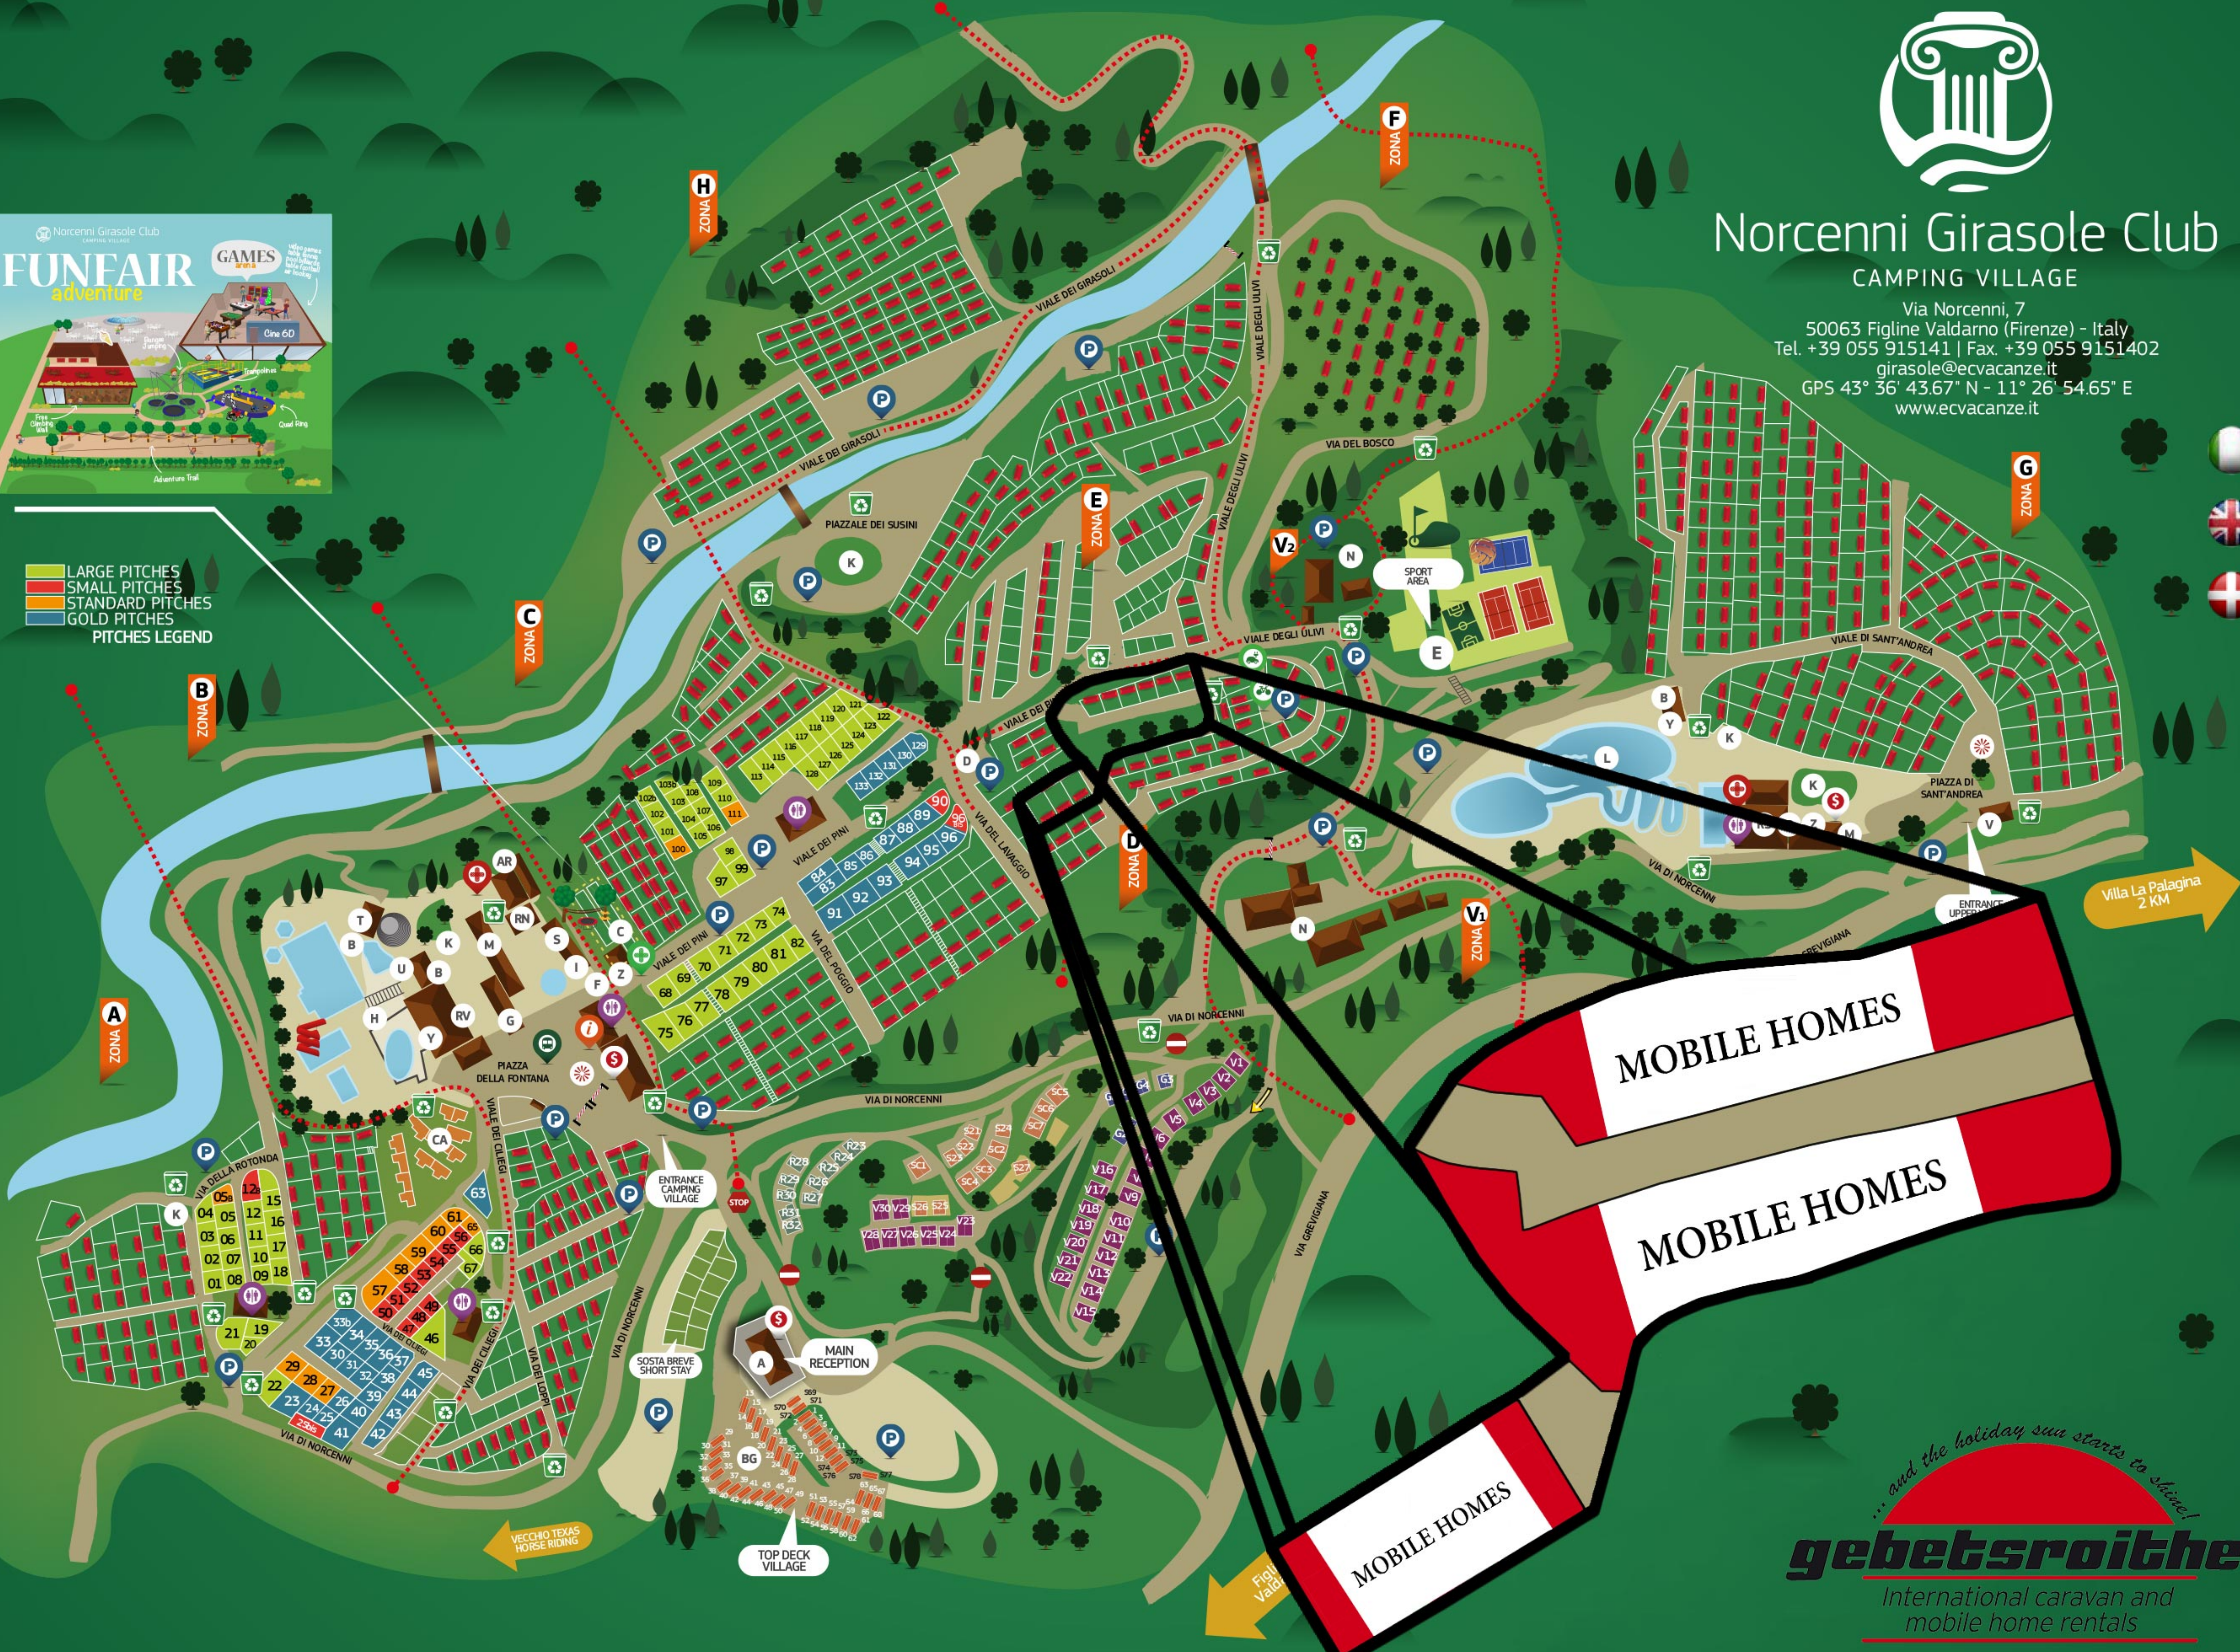

# Norcenni Girasole Club CAMPING VILLAGE

Via Norcenni, 7  
50063 Figline Valdarno (Firenze) - Italy  
Tel. +39 055 915141 | Fax. +39 055 9151402  
girasole@ecvacanze.it  
GPS 43° 36' 43.67" N - 11° 26' 54.65" E  
www.ecvacanze.it

- LARGE PITCHES
  - SMALL PITCHES
  - STANDARD PITCHES
  - GOLD PITCHES
- PITCHES LEGEND

MOBILE HOMES

MOBILE HOMES

MOBILE HOMES

... and the holiday sun starts to shine!

**gebetsroither**

International caravan and mobile home rentals