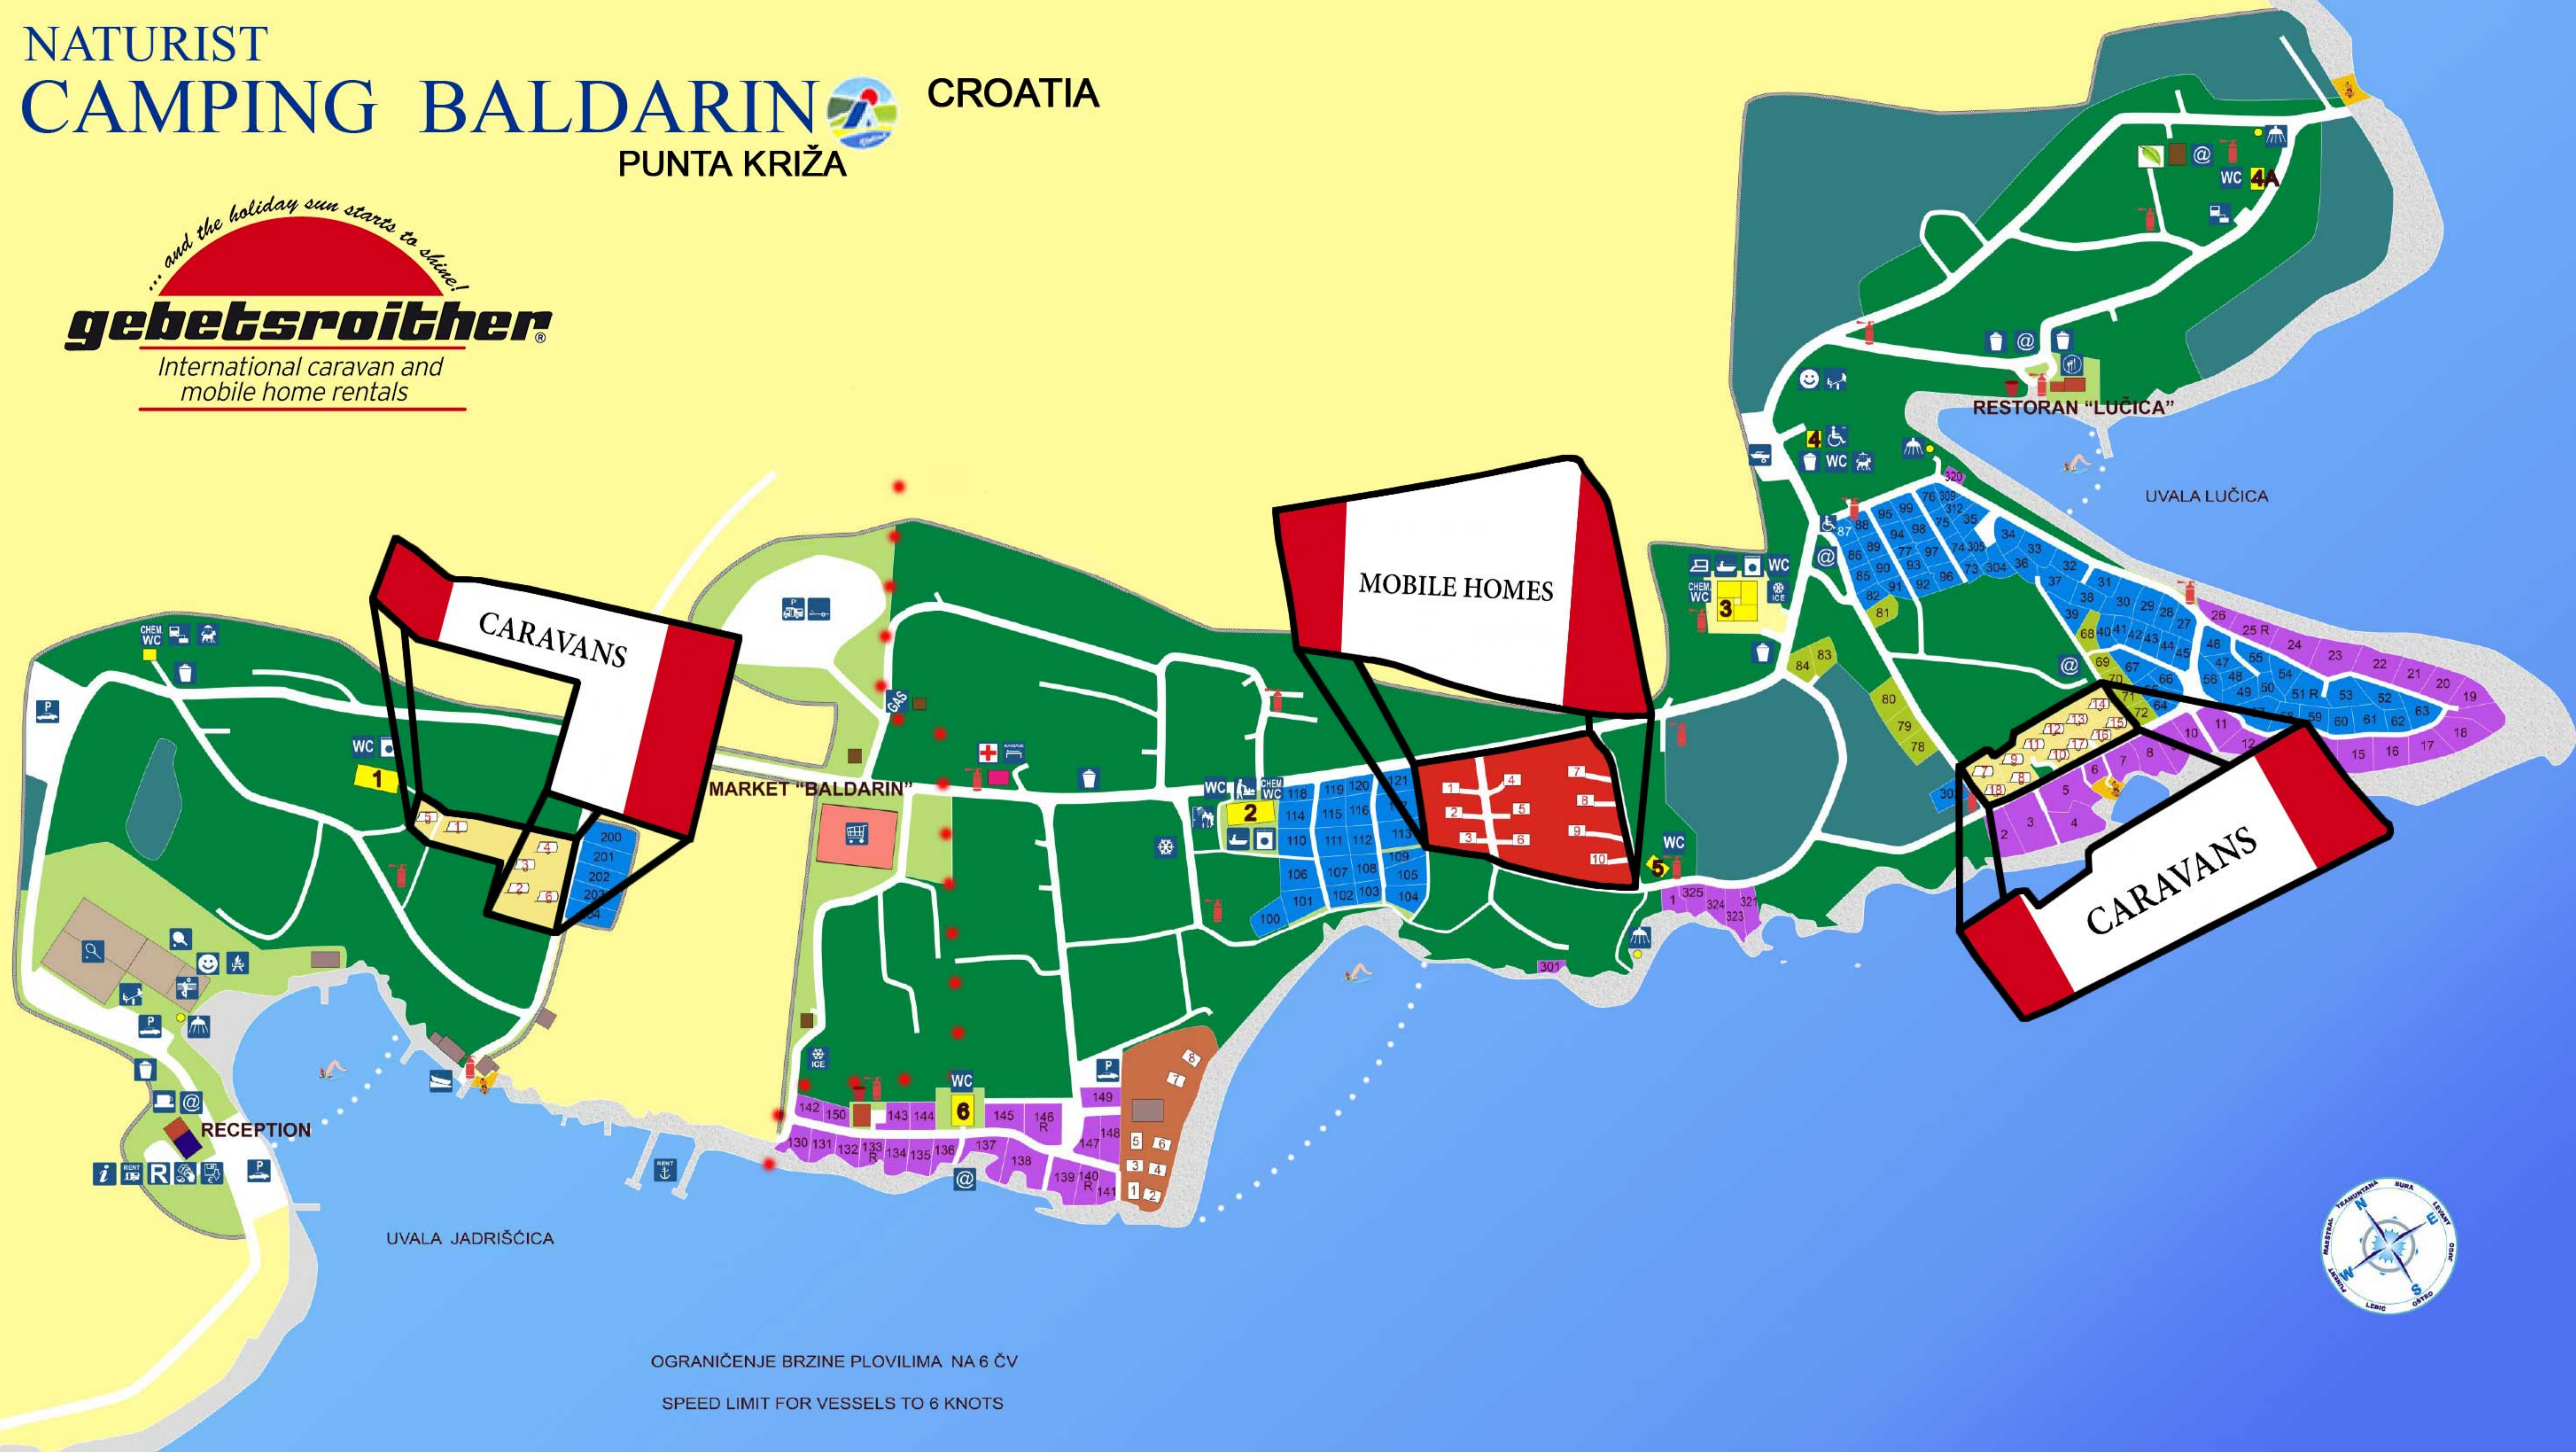

NATURIST CAMPING BALDARIN CROATIA

PUNTA KRIŽA

CROATIA

PUNTA KRIŽA

... and the holiday sun starts to shine!
gebetsroither®
International caravan and mobile home rentals

OGRANIČENJE BRZINE PLOVILIMA NA 6 ČV
SPEED LIMIT FOR VESSELS TO 6 KNOTS