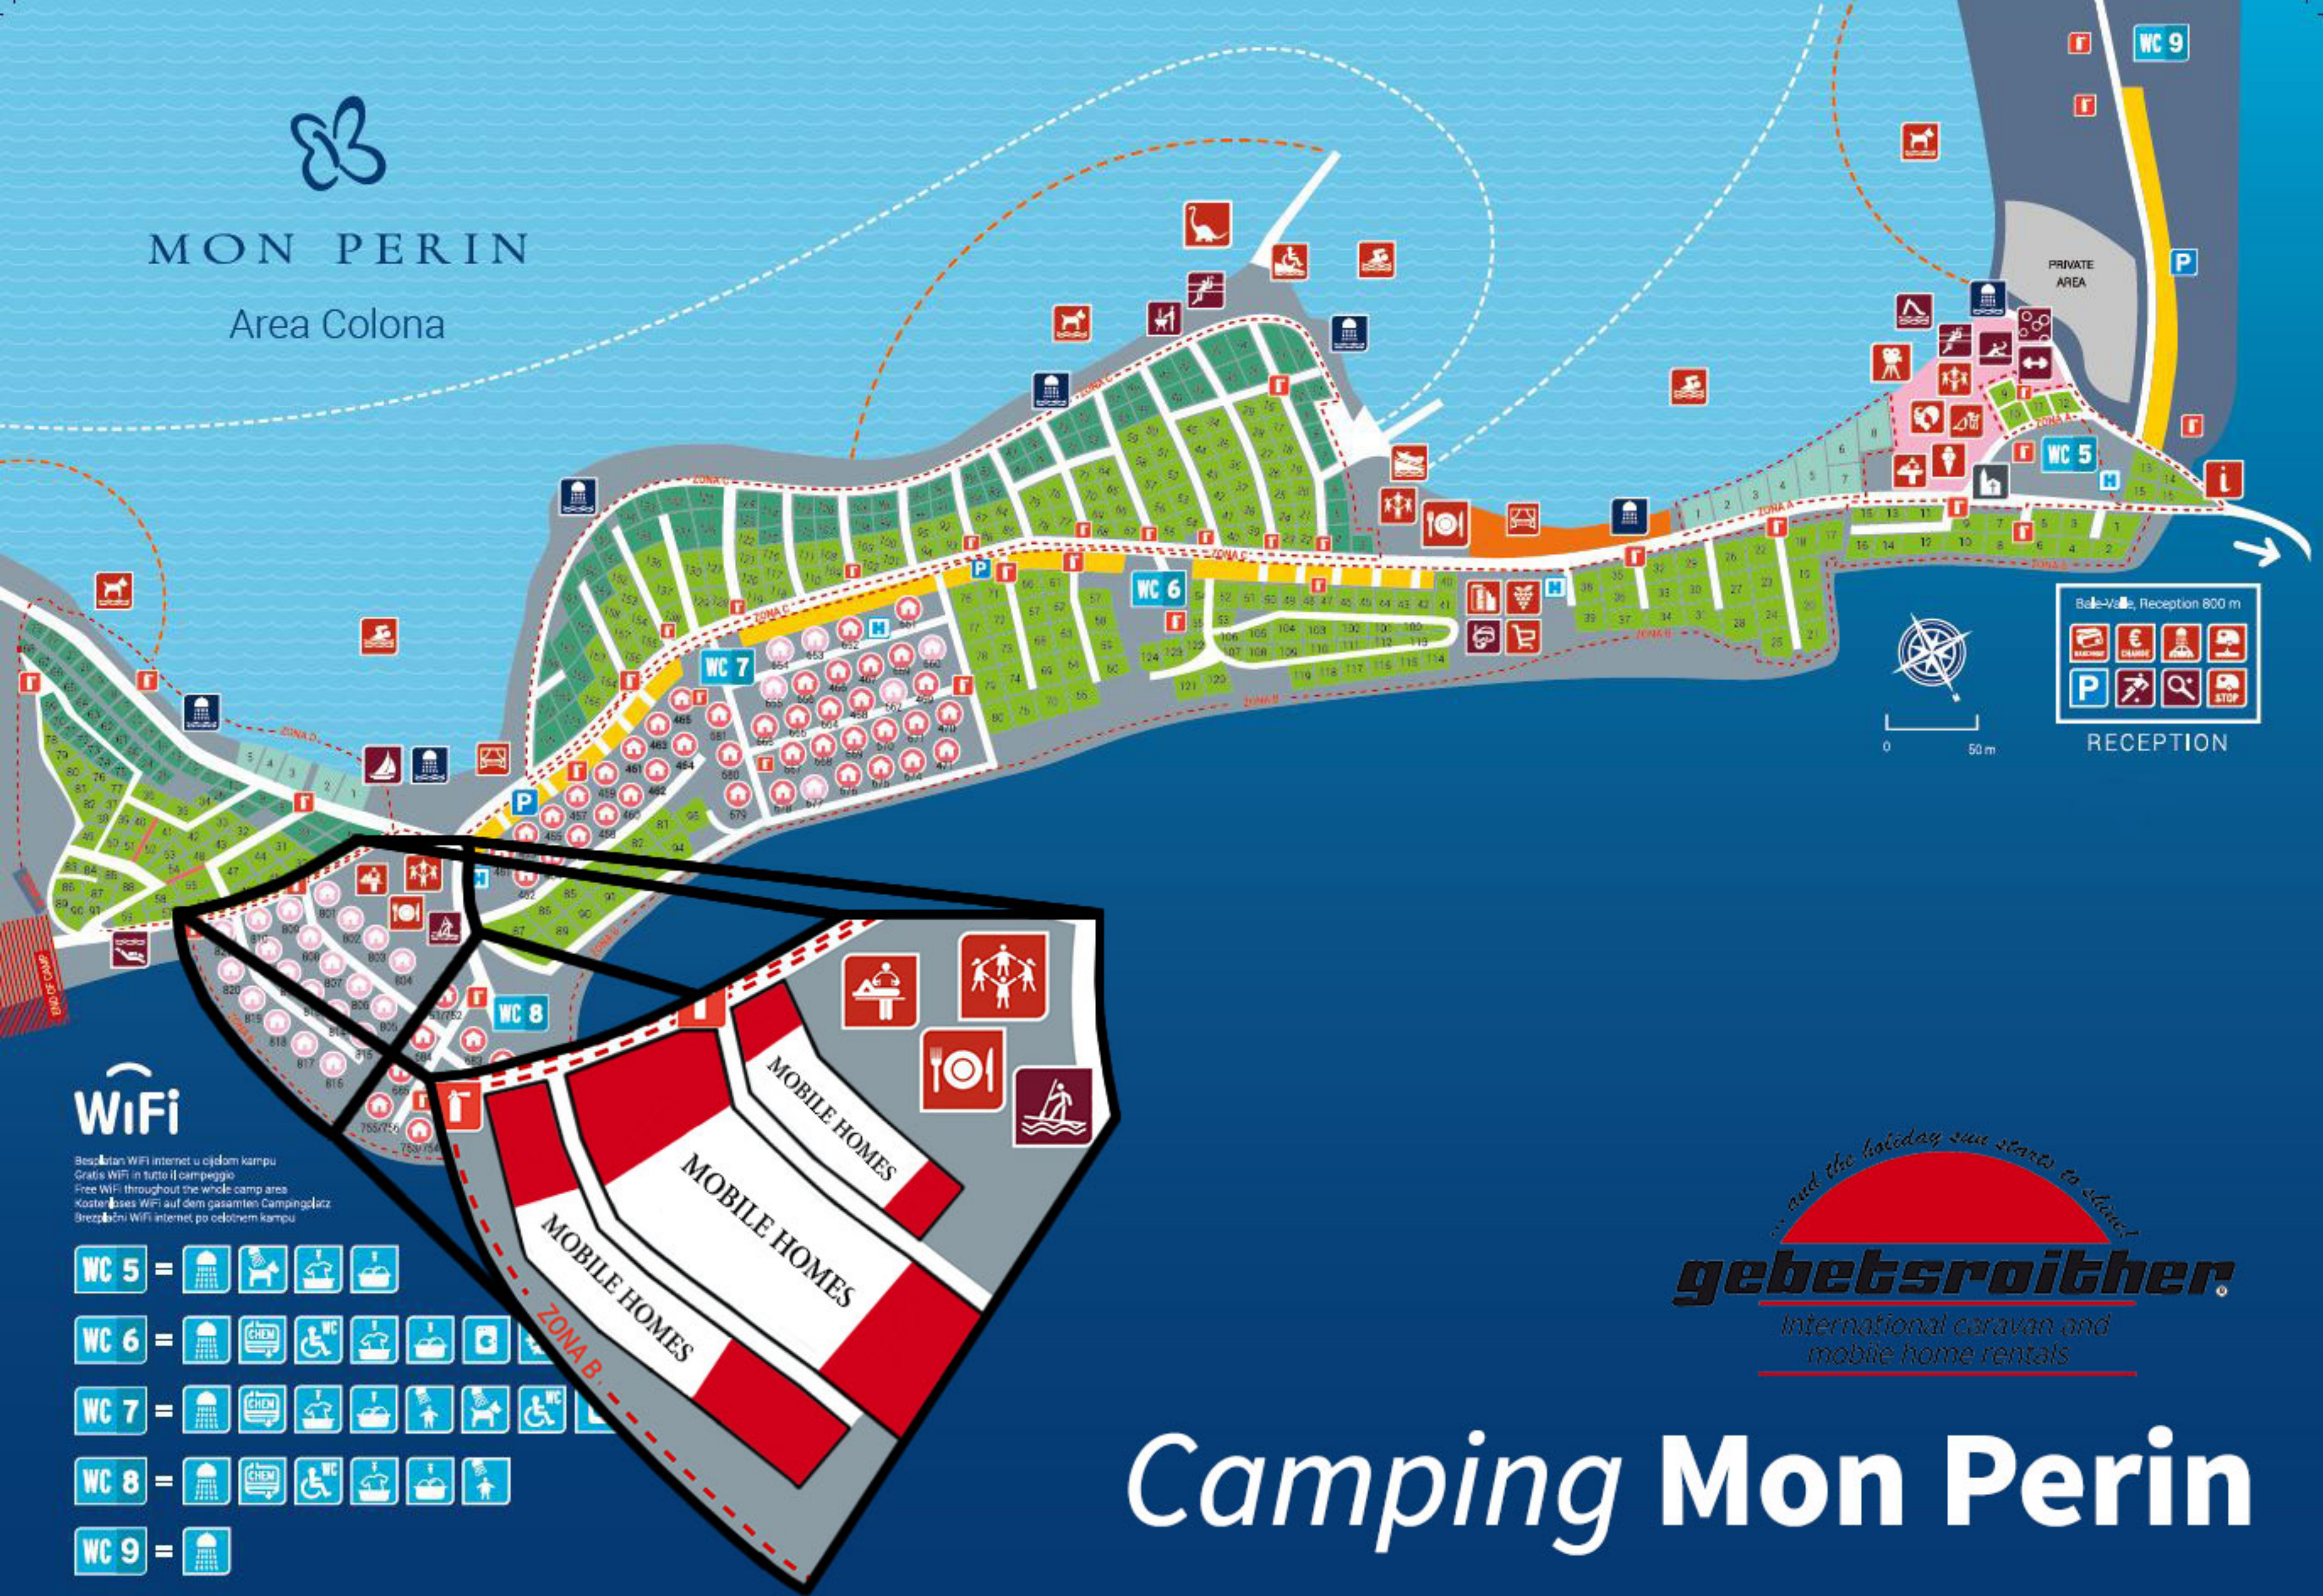

MON PERIN

Area Colona

0 50 m

Belle-Vue, Reception 800 m

- €
- CHANGING
- WHEELCHAIR
- STOP
- P
- SEARCH

RECEPTION

WiFi

Besplatni WiFi internet u cijelom kampu  
 Gratis WiFi in tutto il campeggio  
 Free WiFi throughout the whole camp area  
 Kostenloses WiFi auf dem gesamten Campingplatz  
 Brezplačni WiFi internet po celotnem kampu

- WC 5 = [shower] [dog] [table] [chair]
- WC 6 = [shower] [CHEM] [WC] [table] [chair] [wheelchair]
- WC 7 = [shower] [CHEM] [table] [chair] [dog] [WC] [wheelchair]
- WC 8 = [shower] [CHEM] [WC] [table] [chair] [dog]
- WC 9 = [shower]

*and the holiday sun starts to shine!*

**gebetsroither**

International caravan and mobile home rentals

# Camping Mon Perin